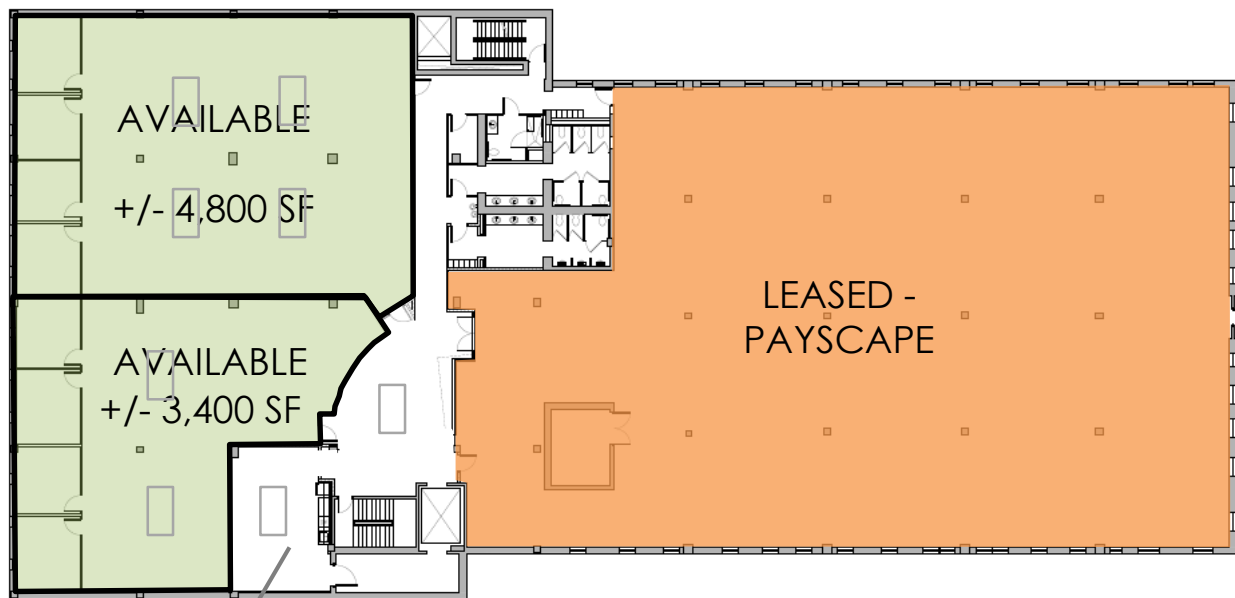

## Overview

- Renovations complete early 2017
- Up to 8,000 SF available for lease
- Private offices, common break area
- Dramatic views of Atlantic Station and Midtown Atlanta
- 14' ceilings, exposed brick and skylights
- Walkable location with close proximity to MARTA
- Located in the Midtown Opportunity Zone

Common Break Area