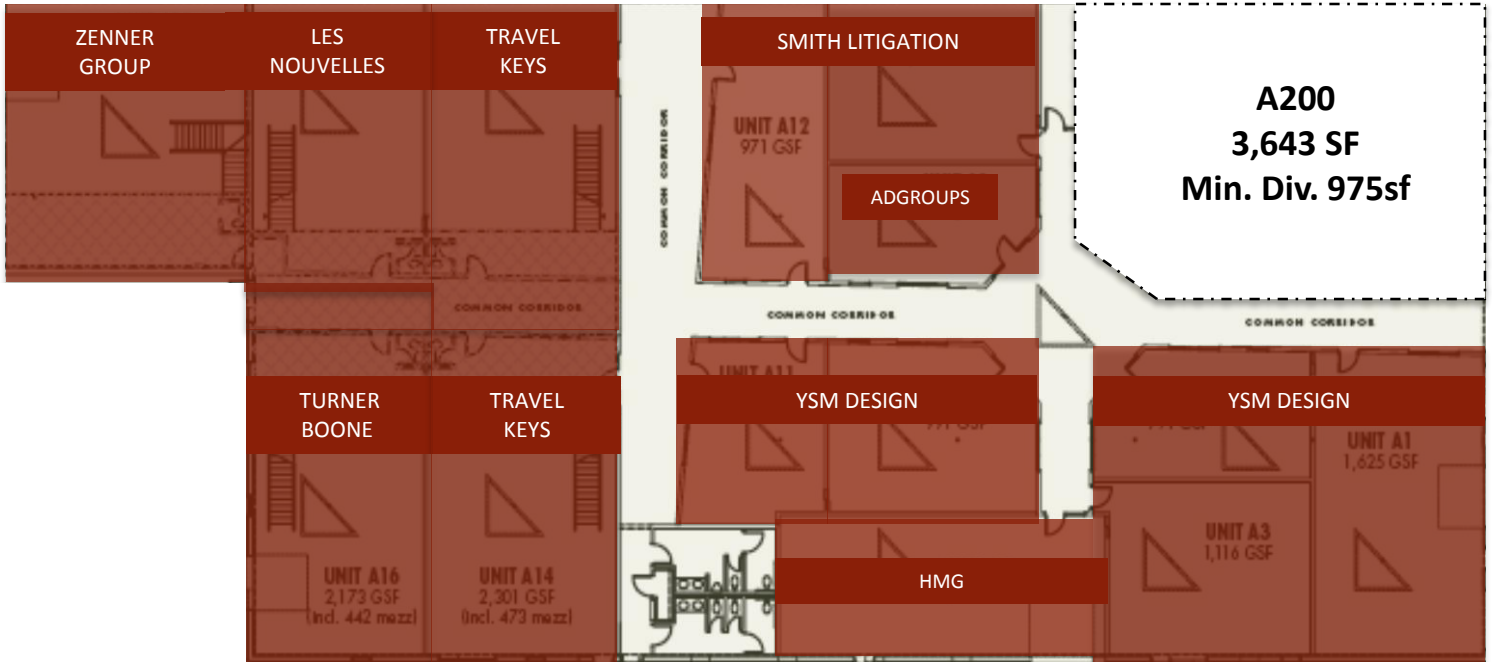

GLASSWORKS - BUILDING A