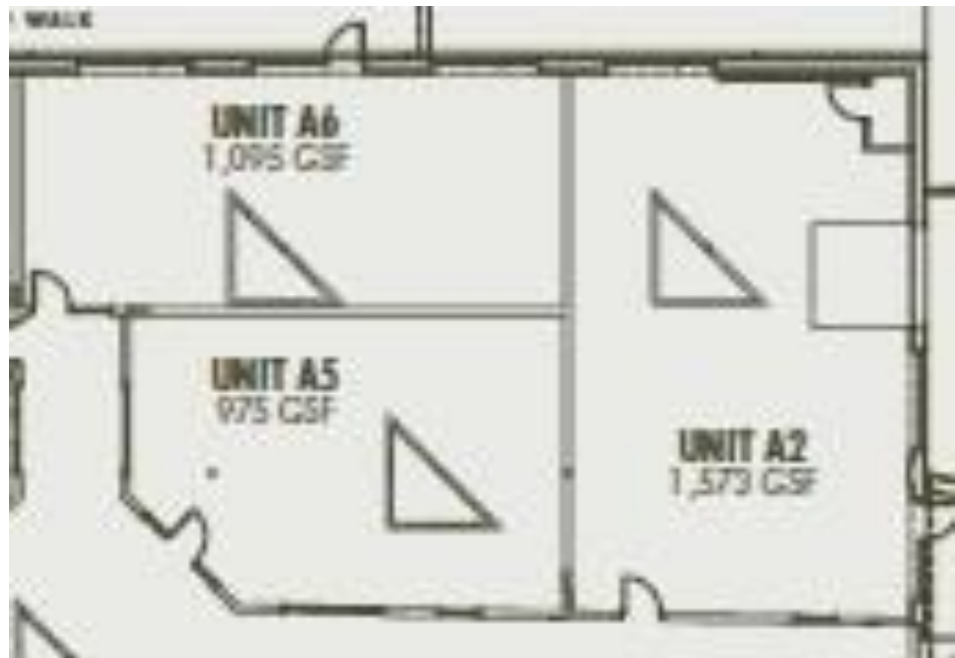

Detail:

For more information please contact:

Kyle Jenks - (404) 239-9828 or Jeff Pollock, CCIM - (404) 662-2182